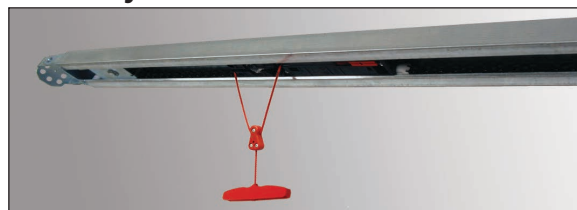

Drive System

Rail

The best in advanced engineering and materials. One piece semi-closed fully assembled drive system with a high strength galvanized steel finished C-rail and a steel-reinforced belt. A revolutionary trolley release mechanism helps to prevent garage break ins.

Drive system's overall length with attached operator 7ft. door: 10' - 6.25"

Door Heights Supported: 7ft, 8ft, 10ft, 12ft and 14ft

Headroom Clearance Required: 1.25 inches

Trolley: Includes emergency release, easy reconnect, vault release compatibility

2255 Lois Drive • Unit 6
Rolling Meadows • IL 60008
p. 877-366-7247
www.aladdindoors.com